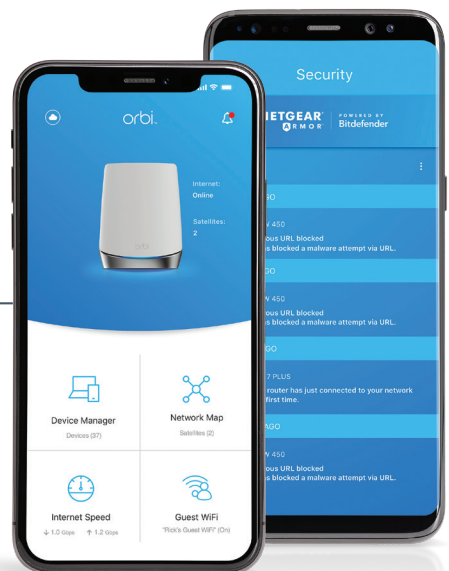

Don't let your home be a maze of dead zones. Get consistent speeds everywhere with Tri-band dedicated wireless backhaul & 6 Gigabit Ethernet ports.

It's Easy.

Enjoying your WiFi has never been easier. With the Orbi app, set up your WiFi, customize your settings & enjoy your new Orbi WiFi in minutes.

House Diagram

Robust Smart Home Experience

Use the Orbi app to setup and manage your Orbi WiFi.

NETGEAR Armor empowers you to eliminate vulnerabilities or simply know the status of your home network and devices, anytime, anywhere. Get instant notifications when malicious threats are detected, block unknown devices from joining your Orbi home network or take action on vulnerabilities as they are discovered easily through the Orbi App.