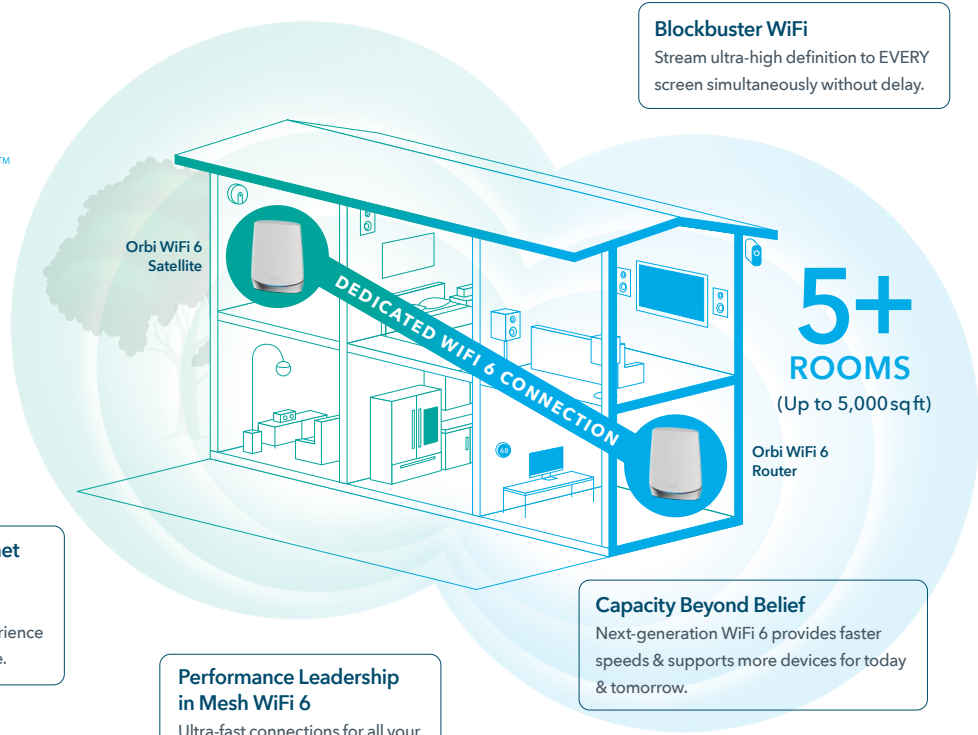

Overview

Break free from limitations with strong, reliable, and lightning fast WiFi in every room of your home. From the top floor down to the basement, Orbi Tri-band Mesh WiFi 6 Systems bring you higher performance & simultaneous WiFi streaming, gaming & browsing on even more devices. This system includes NETGEAR Armor™, advanced cyber security for your connected devices.

Don't let your home be a maze of dead zones. Get consistent speeds everywhere with Tri-band dedicated wireless backhaul & 6 Gigabit Ethernet ports.

It's Easy.

Enjoying your WiFi has never been easier. With the Orbi app, set up your WiFi, customize your settings & enjoy your new Orbi WiFi in minutes.

House Diagram

Robust Smart Home Experience

Use the Orbi app to setup and manage your Orbi WiFi.

NETGEAR Armor empowers you to eliminate vulnerabilities or simply know the status of your home network and devices, anytime, anywhere. Get instant notifications when malicious threats are detected, block unknown devices from joining your Orbi home network or take action on vulnerabilities as they are discovered easily through the Orbi App.