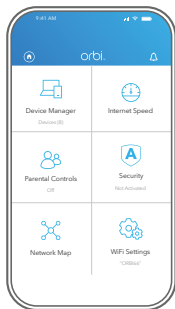

Let's get started

1. Download

On your mobile phone, download the Orbi app and follow the setup instructions.

2. Secure

Tap the **Security** icon in your Orbi app to verify that NETGEAR Armor™ is activated.

Your Orbi comes with NETGEAR Armor cybersecurity. Armor blocks online threats like hackers and phishing attempts on your devices.

3. Explore

Check out everything you can do on the Orbi app! Pause the Internet, run a speed test, set smart parental controls, and more.