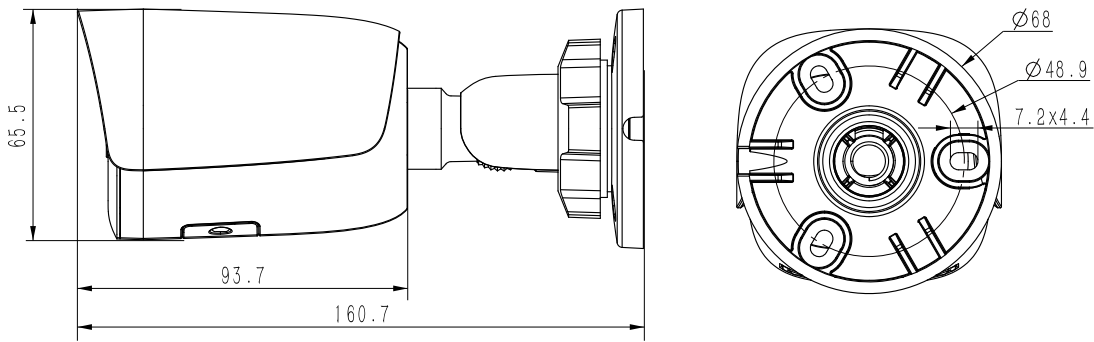

<b>COMPRESSION STANDARD</b>	
Video Compression	IH+265/H.265/H.264
Video Bit Rate	32Kbps~6Mbps
Audio Compression	G.711/G.711U/ADPCM
Audio Bit Rate	8K~48Kbps
<b>IMAGE</b>	
Max. Resolution	2592x1520
Main Stream	PAL: 25fps (2592x1520, 2560x1440, 2304x1296, 1920x1080, 1280x720) NTSC: 25fps (2592x1520, 2560x1440), 30fps (2304x1296, 1920x1080, 1280x720)
Sub Stream	PAL: 25fps (704x576, 704x288, 640x360, 352x288) NTSC: 30fps (704x480, 704x240, 640x360, 352x240)
Image Setting	Saturation, brightness, contrast, sharpness, adjustable by client software or web browser
Image Enhancement	BLC/3D DNR/HLC
OSD	16x16, 32x32, 48x48, 64x64, adaptable size, Letters Such as Week, Date, Time, Total 3 Regions
Privacy Mask	Yes, 4 regions
Smart Defog	Yes
<b>FEATURE</b>	
Alarm Trigger	Motion Detection, Mask Alarm, IP Address Conflict
Video Analytics	Tripwire, Perimeter
<b>NETWORK</b>	
ANR	Yes, auto store video in SD card when NVR disconnected, and upload video to NVR when resumed connection (Only Support Impact Series ANR Support NVR)
Protocols	TCP/IP, HTTP, FTP, DHCP, DNS, DDNS, MULTICAST, IPV4, NTP, UDP, Telnet
Remote Connection	≤7
Client	IH-View
Web Version	Web5
<b>INTERFACE</b>	
Communication Interface	1 RJ45 10M/ 100M self adaptive Ethernet port
Audio I/O	Mic in
Reset Button	Yes
On-board storage	Built-in MicroSD card slot, up to 512 GB
<b>GENERAL</b>	
Web Client Language	English
Operating Conditions	-35°C~65°C, 0~95% RH
Power Supply	DC 12V±25%, PoE (802.3af)
Power Consumption	MAX: 6W (12V) MAX: 7W (PoE)
Protection	IP67, Lightning protection, surge protection and voltage transient protection
Dimensions	160.8 68x74.5mm (6.33 2.68 2.93inch)
Weight	Metal+Plastic: 0.3Kg (0.66lb) Metal: 0.48Kg (1.06lb)

## DIMENSIONS